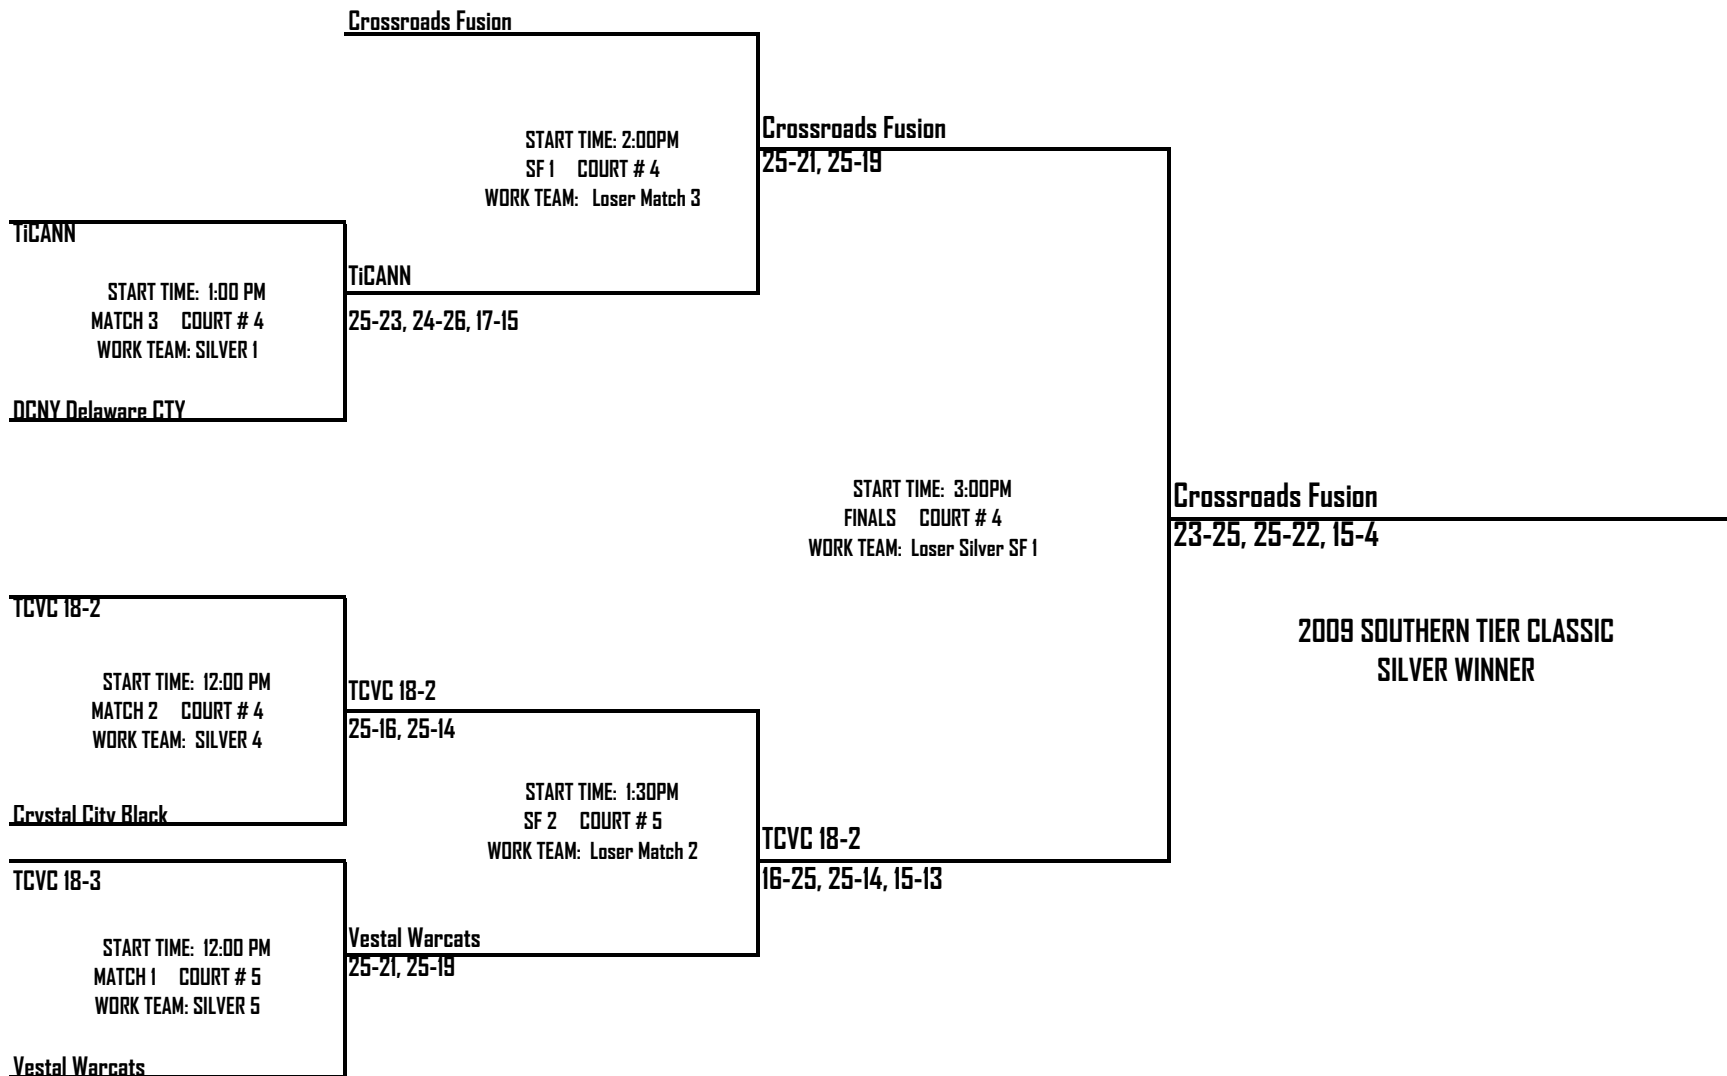

18's SILVER

Southern Tier KAEPA Classic 2009