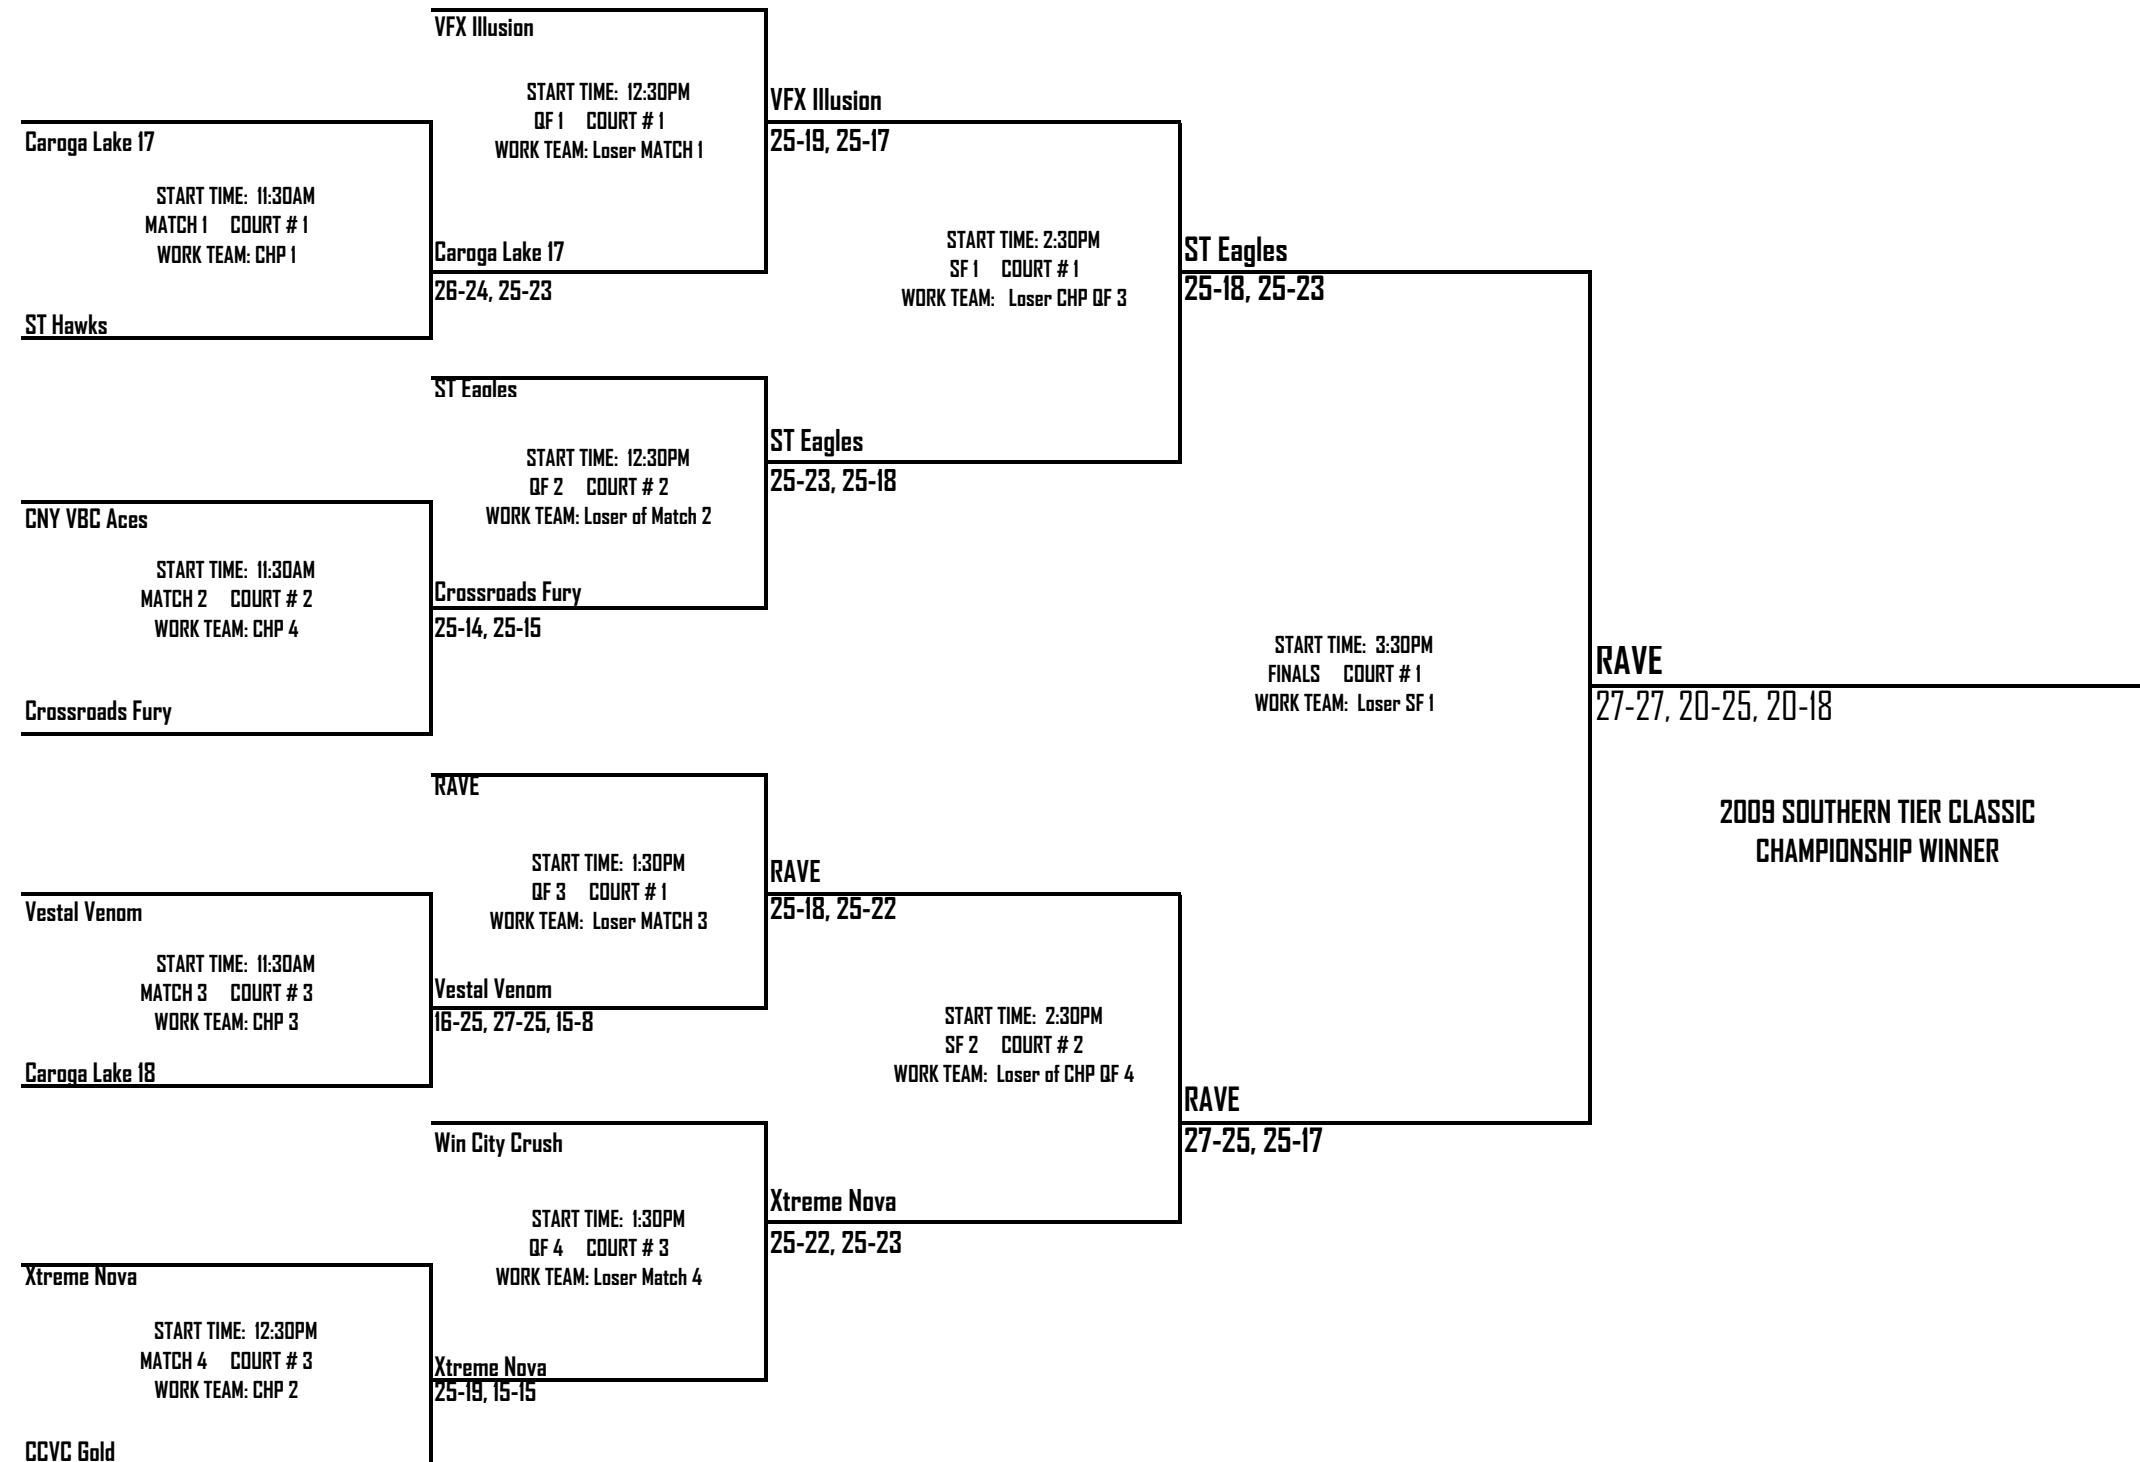

18's CHAMPIONSHIP

Southern Tier KAEPA Classic 2009