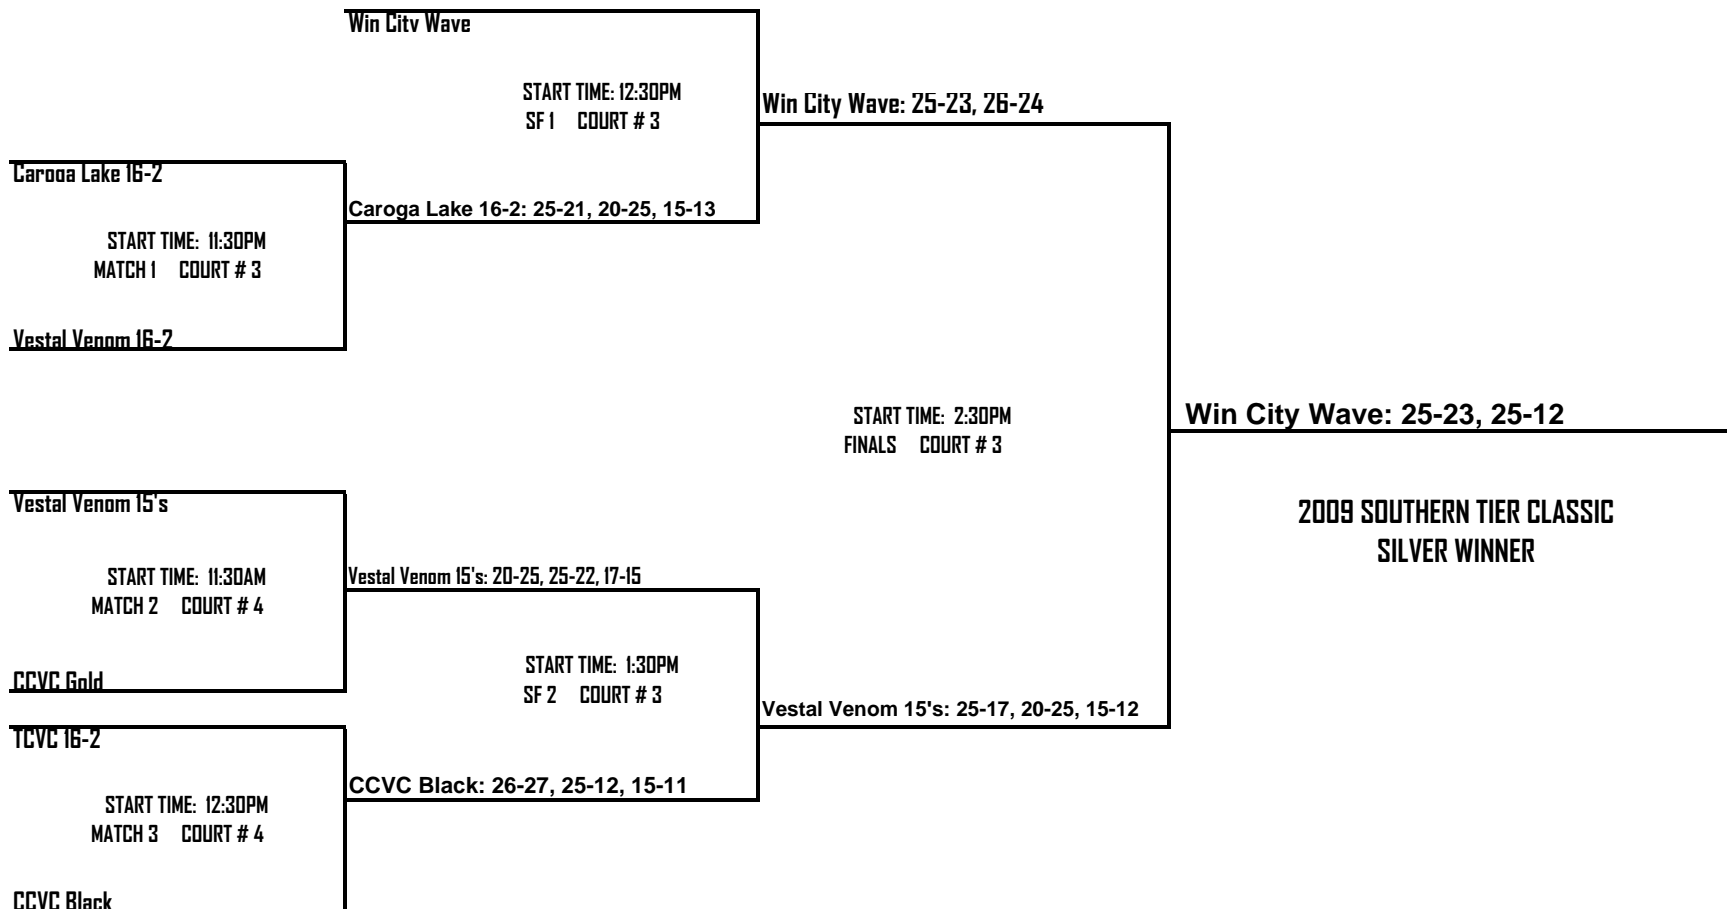

16's SILVER

Southern Tier KAEPA Classic 2009