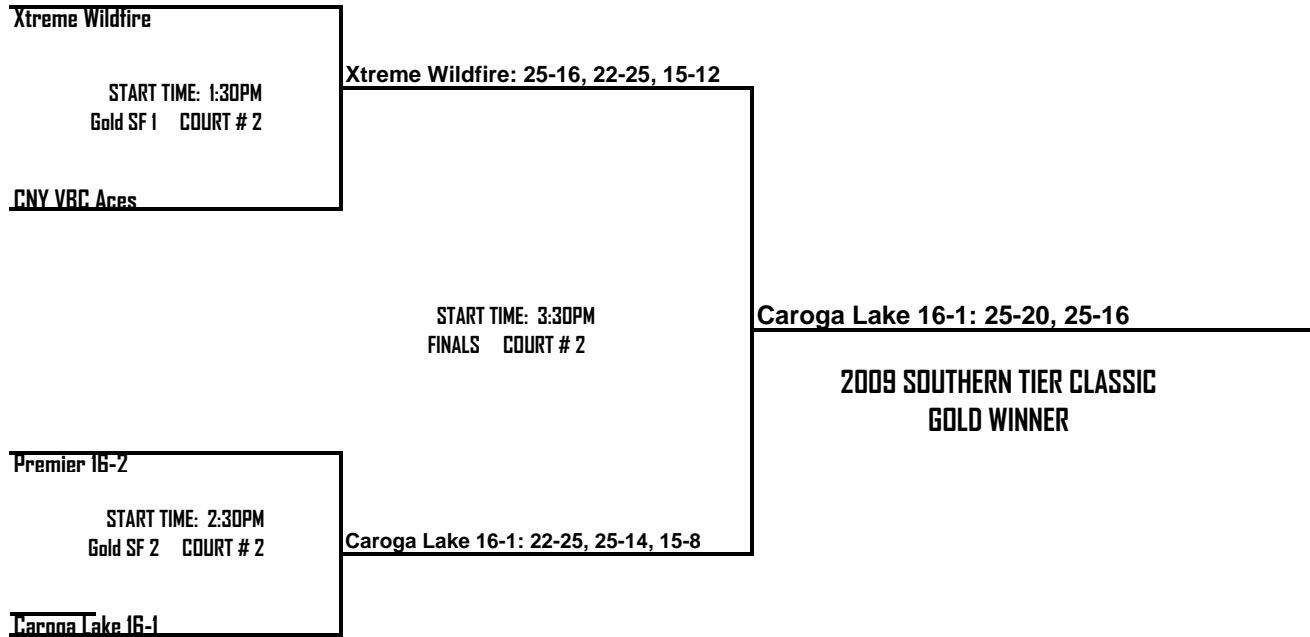

16's GOLD

Southern Tier KAEPA Classic 2009