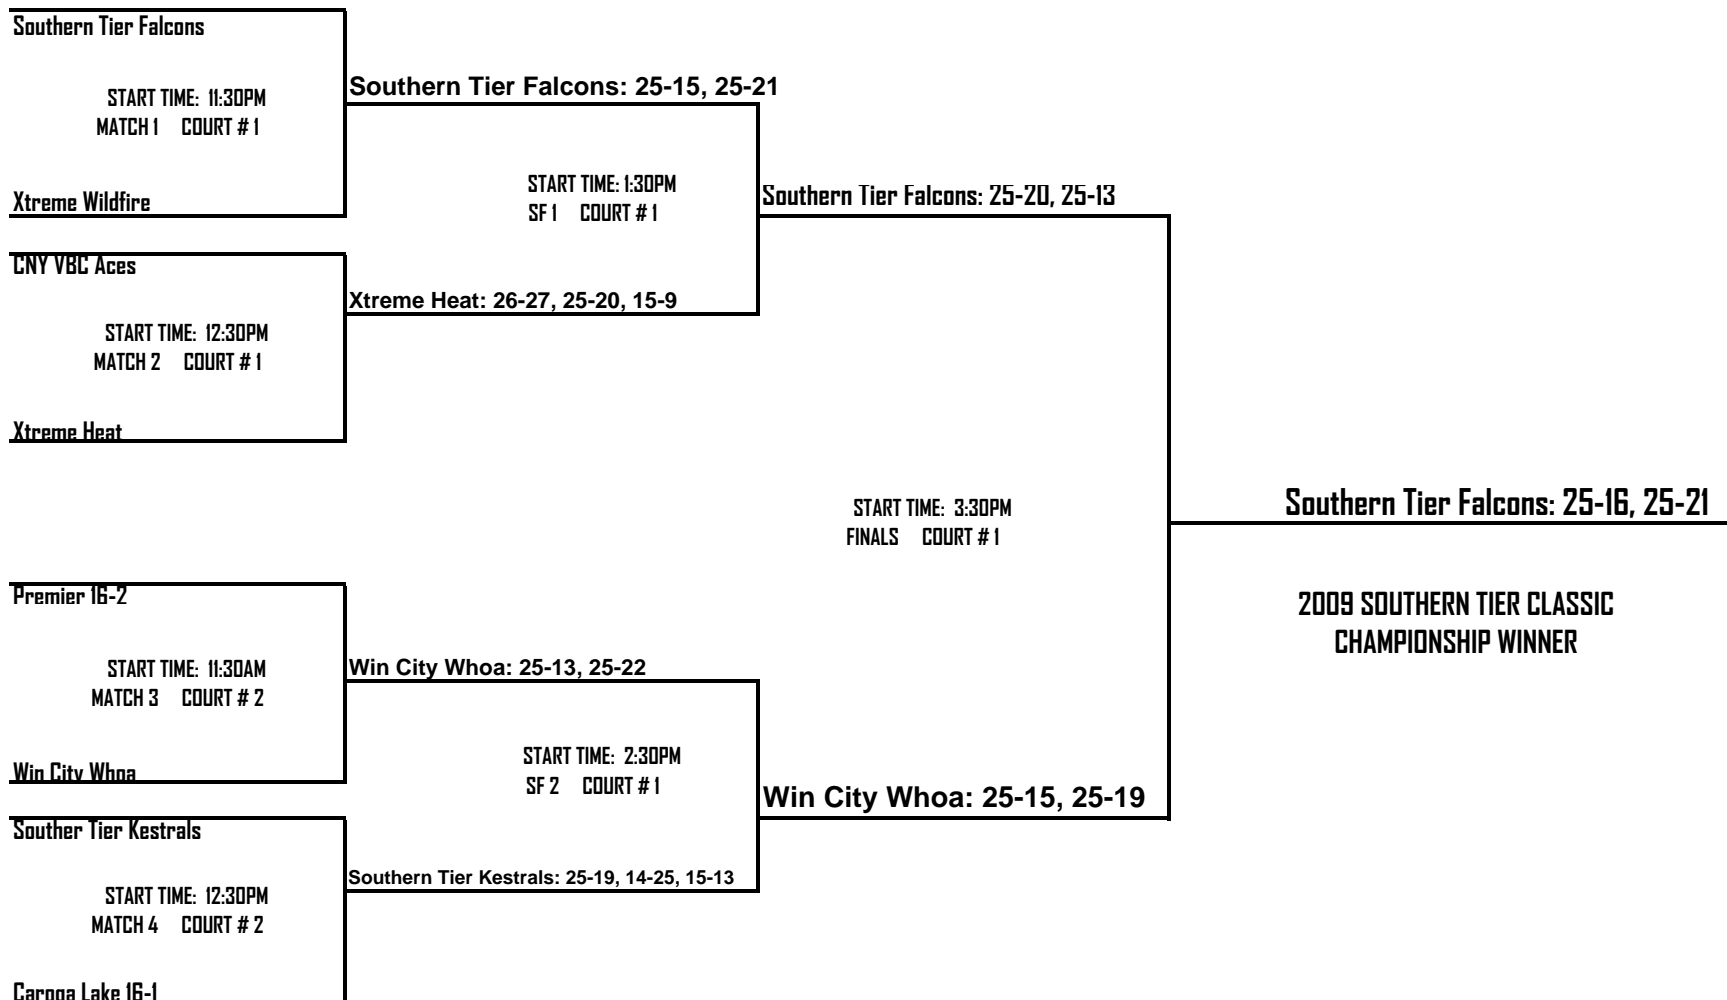

16's CHAMPIONSHIP

Southern Tier KAEPA Classic 2009